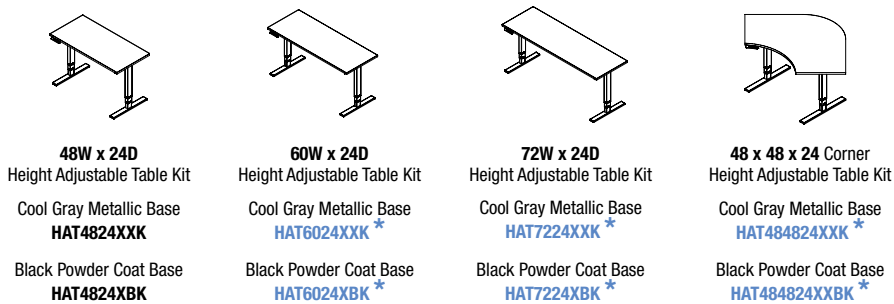

Work surface Finish Options

Use below finish codes where XX is indicated in Sku #

* These finishes are available through Special Order. Call for details 800.964.1638.

- ☑ Height ranges from 23" low to 49" high and operates at speed of 1.5 inches per second
- ☑ Use as table, return or bridge
- ☑ Weight capacity up to 200 lbs
- ☑ Quiet UL listed electric motors, 10 ft. power cord plugs into standard wall outlet
- ☑ Welded 16 gauge steel base legs and feet for superb structural strength
- ☑ Meets ANSI/BIFMA standards for safety and performance in place at time of manufacture
- ☑ Commercial Quality backed by a 5 Year Warranty

Table Bases

Table Base Finish Options

24D

Accessories

30D

* These items are available through Special Order. Call for details.