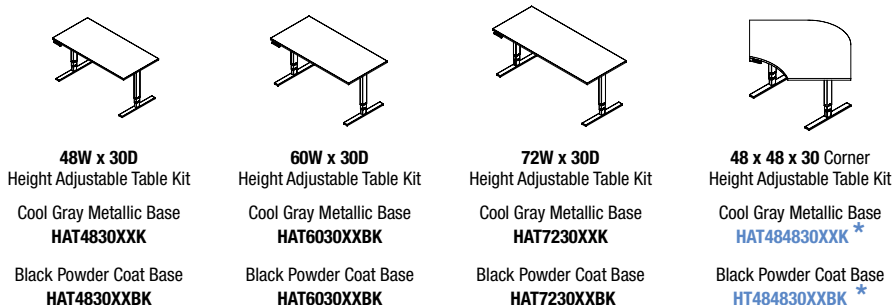

48W x 24D
Height Adjustable Table Kit
Cool Gray Metallic Base
HAT4824XXK
Black Powder Coat Base
HAT4824XBK

60W x 24D
Height Adjustable Table Kit
Cool Gray Metallic Base
HAT6024XXK *
Black Powder Coat Base
HAT6024XBK *

72W x 24D
Height Adjustable Table Kit
Cool Gray Metallic Base
HAT7224XXK *
Black Powder Coat Base
HAT7224XBK *

48 x 48 x 24 Corner
Height Adjustable Table Kit
Cool Gray Metallic Base
HAT484824XXK *
Black Powder Coat Base
HAT484824XXBK *

30D

48W x 30D
Height Adjustable Table Kit
Cool Gray Metallic Base
HAT4830XXK
Black Powder Coat Base
HAT4830XXBK

60W x 30D
Height Adjustable Table Kit
Cool Gray Metallic Base
HAT6030XXBK
Black Powder Coat Base
HAT6030XXBK

72W x 30D
Height Adjustable Table Kit
Cool Gray Metallic Base
HAT7230XXK
Black Powder Coat Base
HAT7230XXBK

48 x 48 x 30 Corner
Height Adjustable Table Kit
Cool Gray Metallic Base
HAT484830XXK *
Black Powder Coat Base
HT484830XXBK *

* These items are available through Special Order. Call for details.